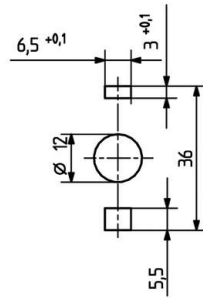

 Create pdf

Edison Screw and Bayonet lampholders

29.304.3715

E27

pkg.	wt.	part no.
160	73 g	29.304.3715.00

Porcelain lampholders
Base clip
Housing: Porcelain

T 240						4 A 500 V	 4 kV/pulse
		0.5 - 1.5 mm ²	max. ø 1.8 mm	0.5 - 1.5 mm ²	0.8 - 1.2		