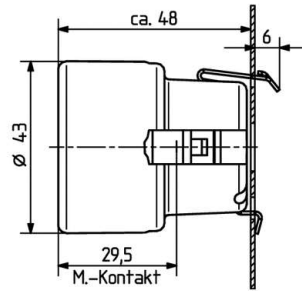

 Create pdf

Edison Screw and Bayonet lampholders

29.304.3715

E27

pkg.	wt.	part no.
160	73 g	29.304.3715.00

Porcelain lampholders
Base clip
Housing: Porcelain

T 240						4 A 500 V	 4 kV/pulse
		0.5 - 1.5 mm ²	max. ø 1.8 mm	0.5 - 1.5 mm ²	0.8 - 1.2		